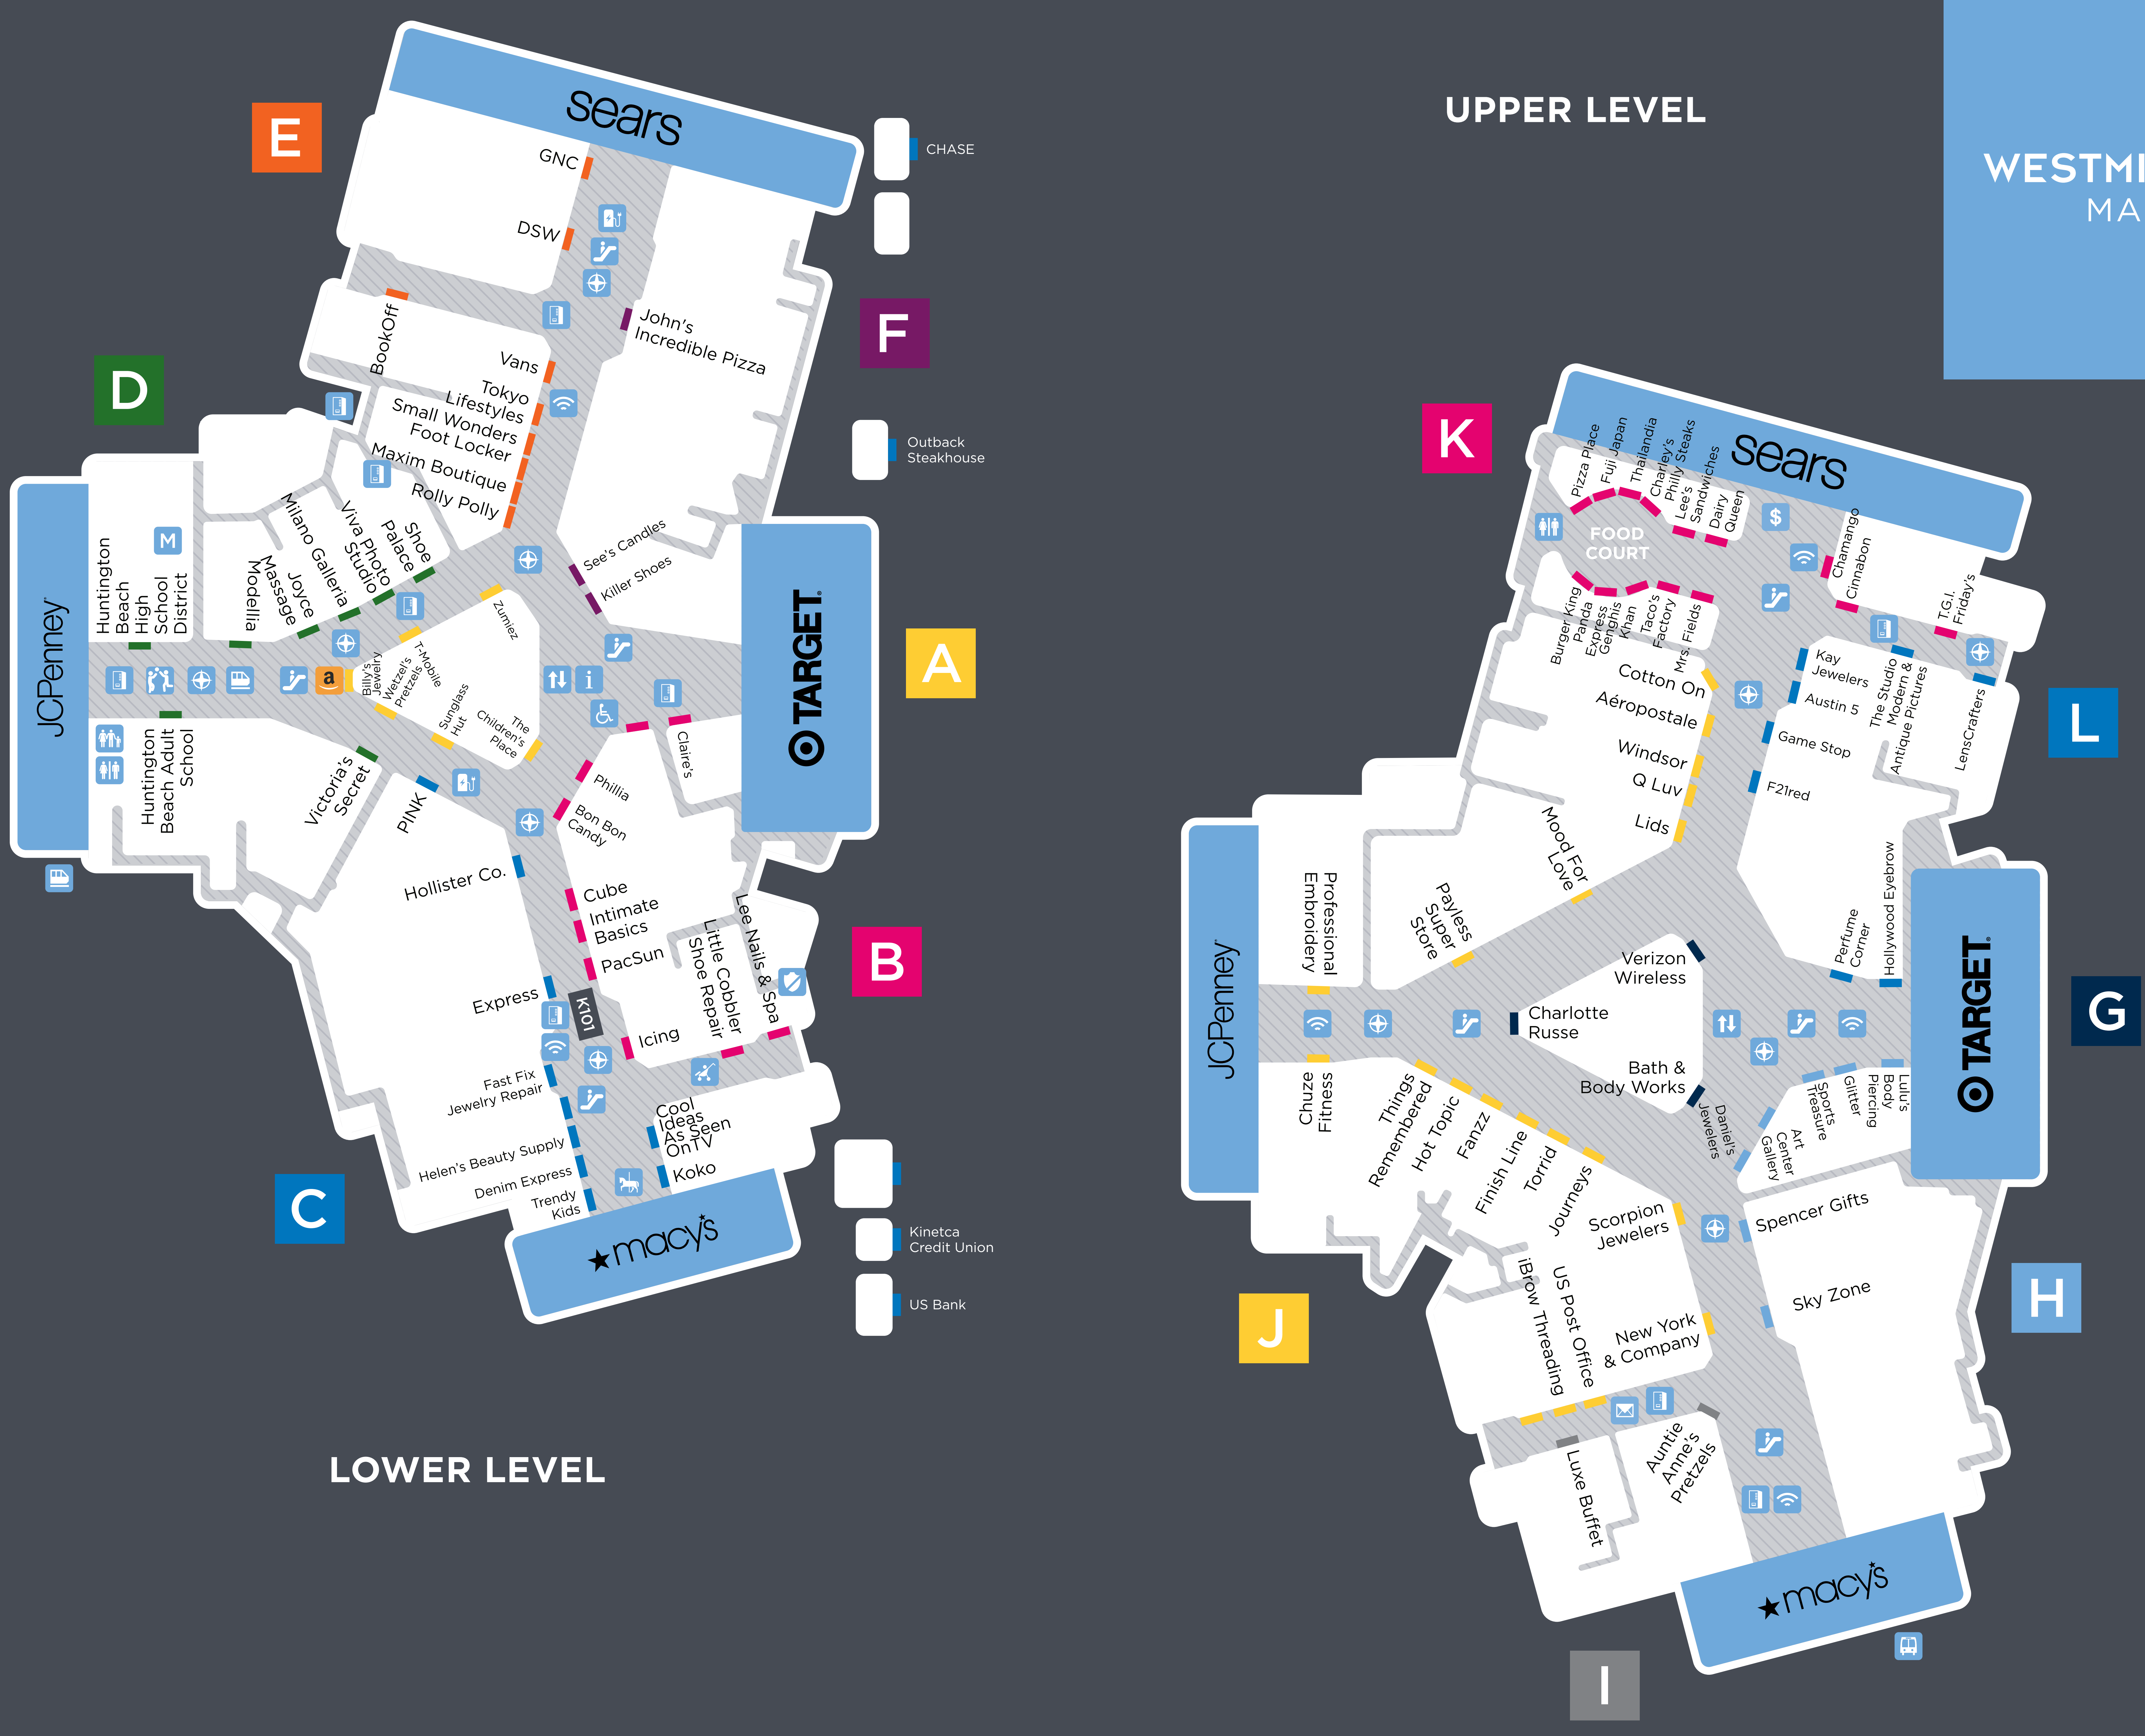

WESTMINSTER MALL

Westminster Mall

- DEPARTMENT STORES & ANCHORS**
- JCPenney
 - Macy's
 - Sears
 - Target

- WOMEN'S FASHION & SPECIALTY**
- Aéropostale
 - Austin 5
 - Charlotte Russe
 - Claire's
 - Cotton On
 - Cube
 - Express
 - F21 red
 - Hollister Co.
 - Hot Topic
 - Icing
 - Intimate Basics
 - Modellia
 - Mood For Love
 - New York & Company Outlet
 - PacSun
 - PINK
 - Q Luv
 - Torrid
 - Vans
 - Victoria's Secret
 - Windsor
 - Zumiez

- MEN'S & WOMEN'S FASHION & SPECIALTY**
- Aéropostale
 - Cotton On
 - Express
 - F21 red
 - Hollister Co.
 - Hot Topic
 - PacSun
 - Vans
 - Zumiez

- MEN'S FASHION & SPECIALTY**
- Aéropostale
 - Cotton On
 - Denim Express
 - Express
 - F21 red
 - Hollister Co.
 - Hot Topic
 - Milano Galleria
 - PacSun
 - Vans
 - Zumiez

- RESTAURANTS & FOOD**
- Auntie Anne's Pretzels
 - Bon Bon Candy
 - Burger King
 - Chamango
 - Charley's Philly Steaks
 - Cinnabon
 - Dairy Queen
 - Fuji Japan
 - Genghis Khan
 - John's Incredible Pizza
 - Lee's Sandwiches
 - Luxe Buffet
 - Mrs. Fields Cookies
 - Outback Steakhouse
 - Panda Express

- RESTAURANTS & FOOD CONT.**
- Pizza Place
 - See's Candies
 - Cotton On
 - Starbucks Coffee
 - Taco's Factory
 - T.G.I. Friday's
 - Thailandia
 - Wetzel's Pretzels

- SHOES & FOOTWEAR**
- DSW
 - Finish Line
 - Foot Locker
 - Journeys
 - Killer Shoes
 - Modellia
 - Modellia Super Store
 - Phillia
 - Shoe Palace
 - Vans